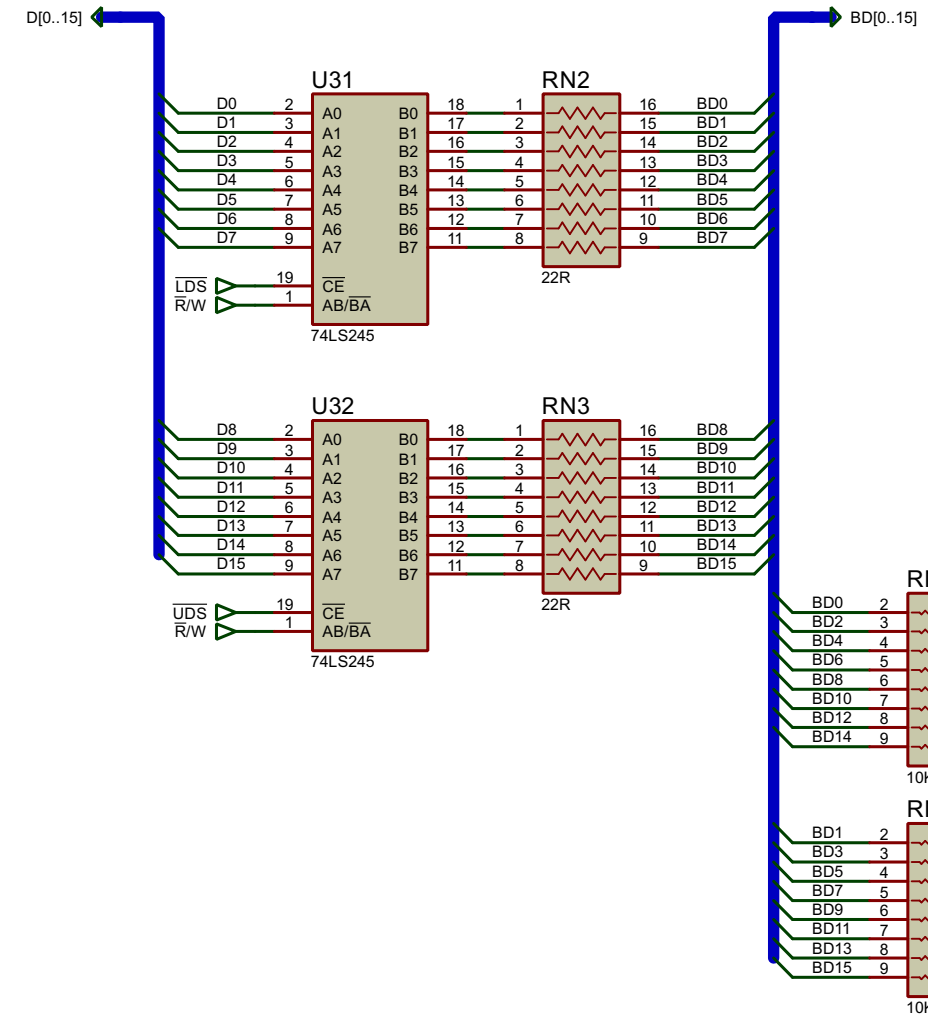

Interrupts
 IRL0: NMI
 IRL1: EXPANSION 1
 IRL2: IDE
 IRL3: PIT
 IRL4: DUART
 IRL5: KEY/MOUSE
 IRL6: EXPANSION 2
 IRL7: EXPANSION 3

Note:
Expansion Slot 4 has no interrupt line to the CPU