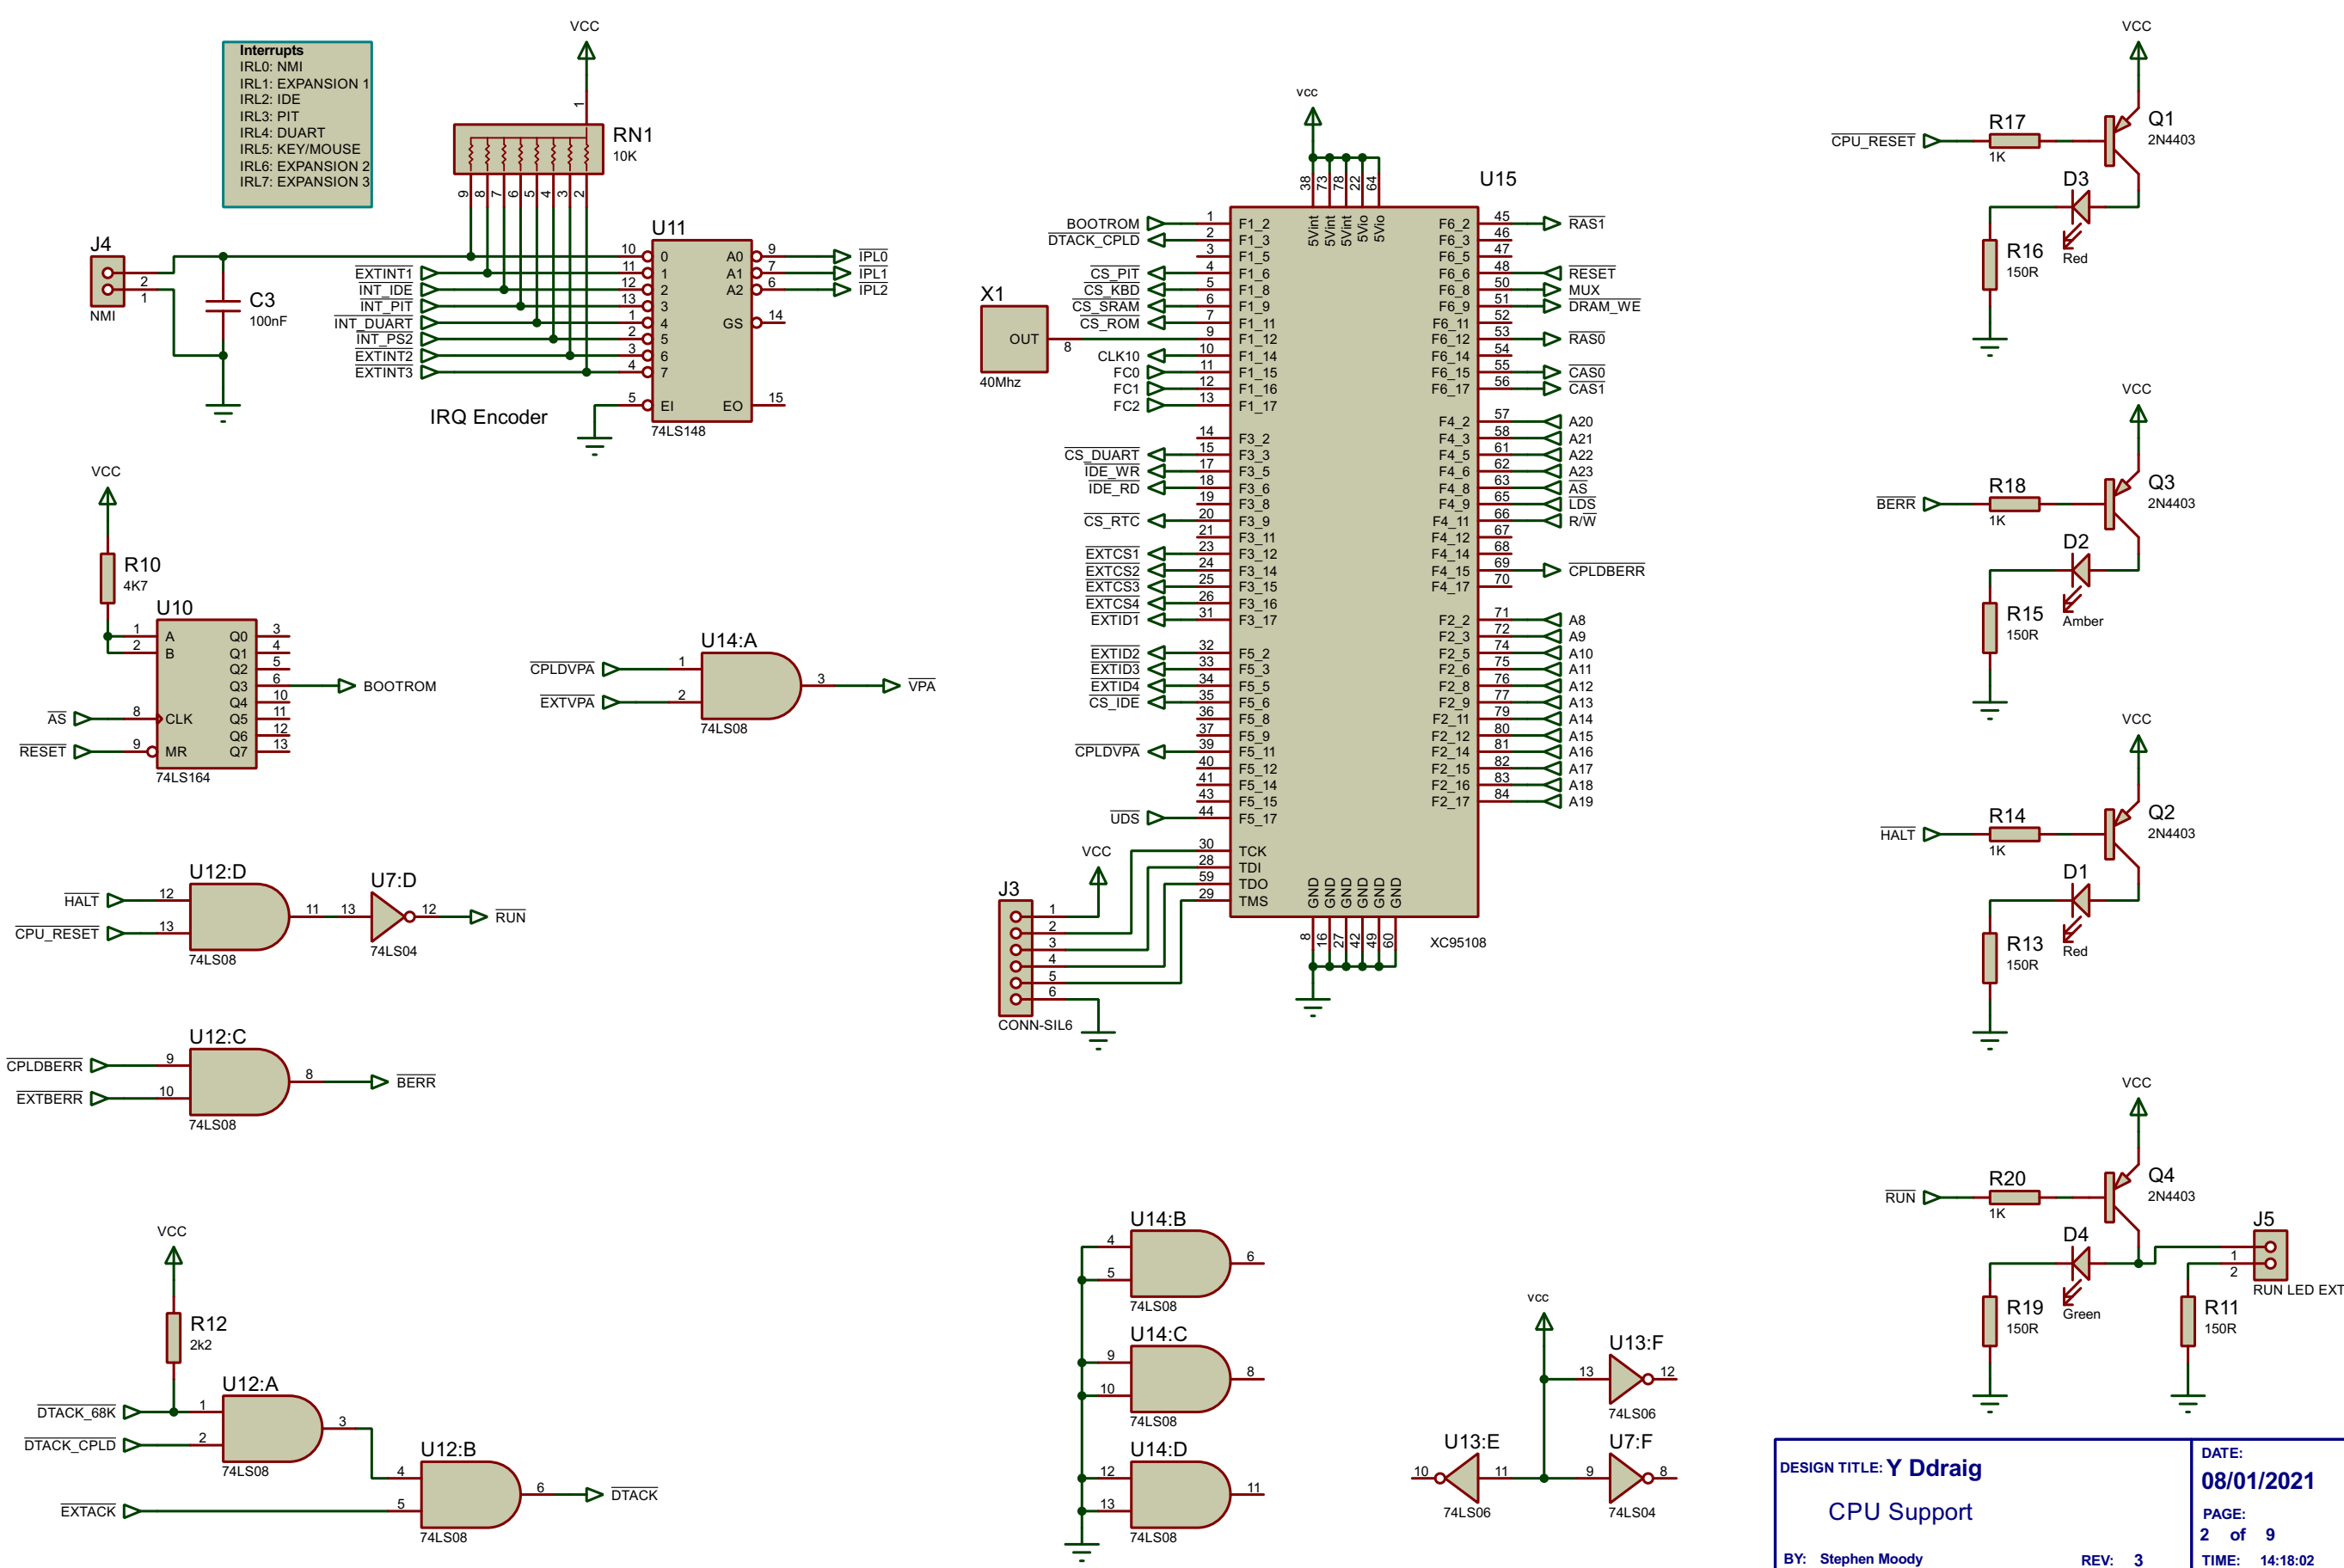

Interrupts
 IRL0: NMI
 IRL1: EXPANSION 1
 IRL2: IDE
 IRL3: PIT
 IRL4: DUART
 IRL5: KEY/MOUSE
 IRL6: EXPANSION 2
 IRL7: EXPANSION 3

Note:
Expansion Slot 4 has no interrupt line to the CPU