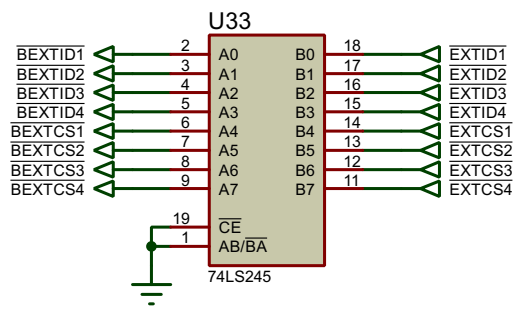

Interrupts
 IRL0: NMI
 IRL1: EXPANSION 1
 IRL2: IDE
 IRL3: PIT
 IRL4: DUART
 IRL5: KEY/MOUSE
 IRL6: EXPANSION 2
 IRL7: EXPANSION 3

Note:
Expansion Slot 4 has no interrupt line to the CPU