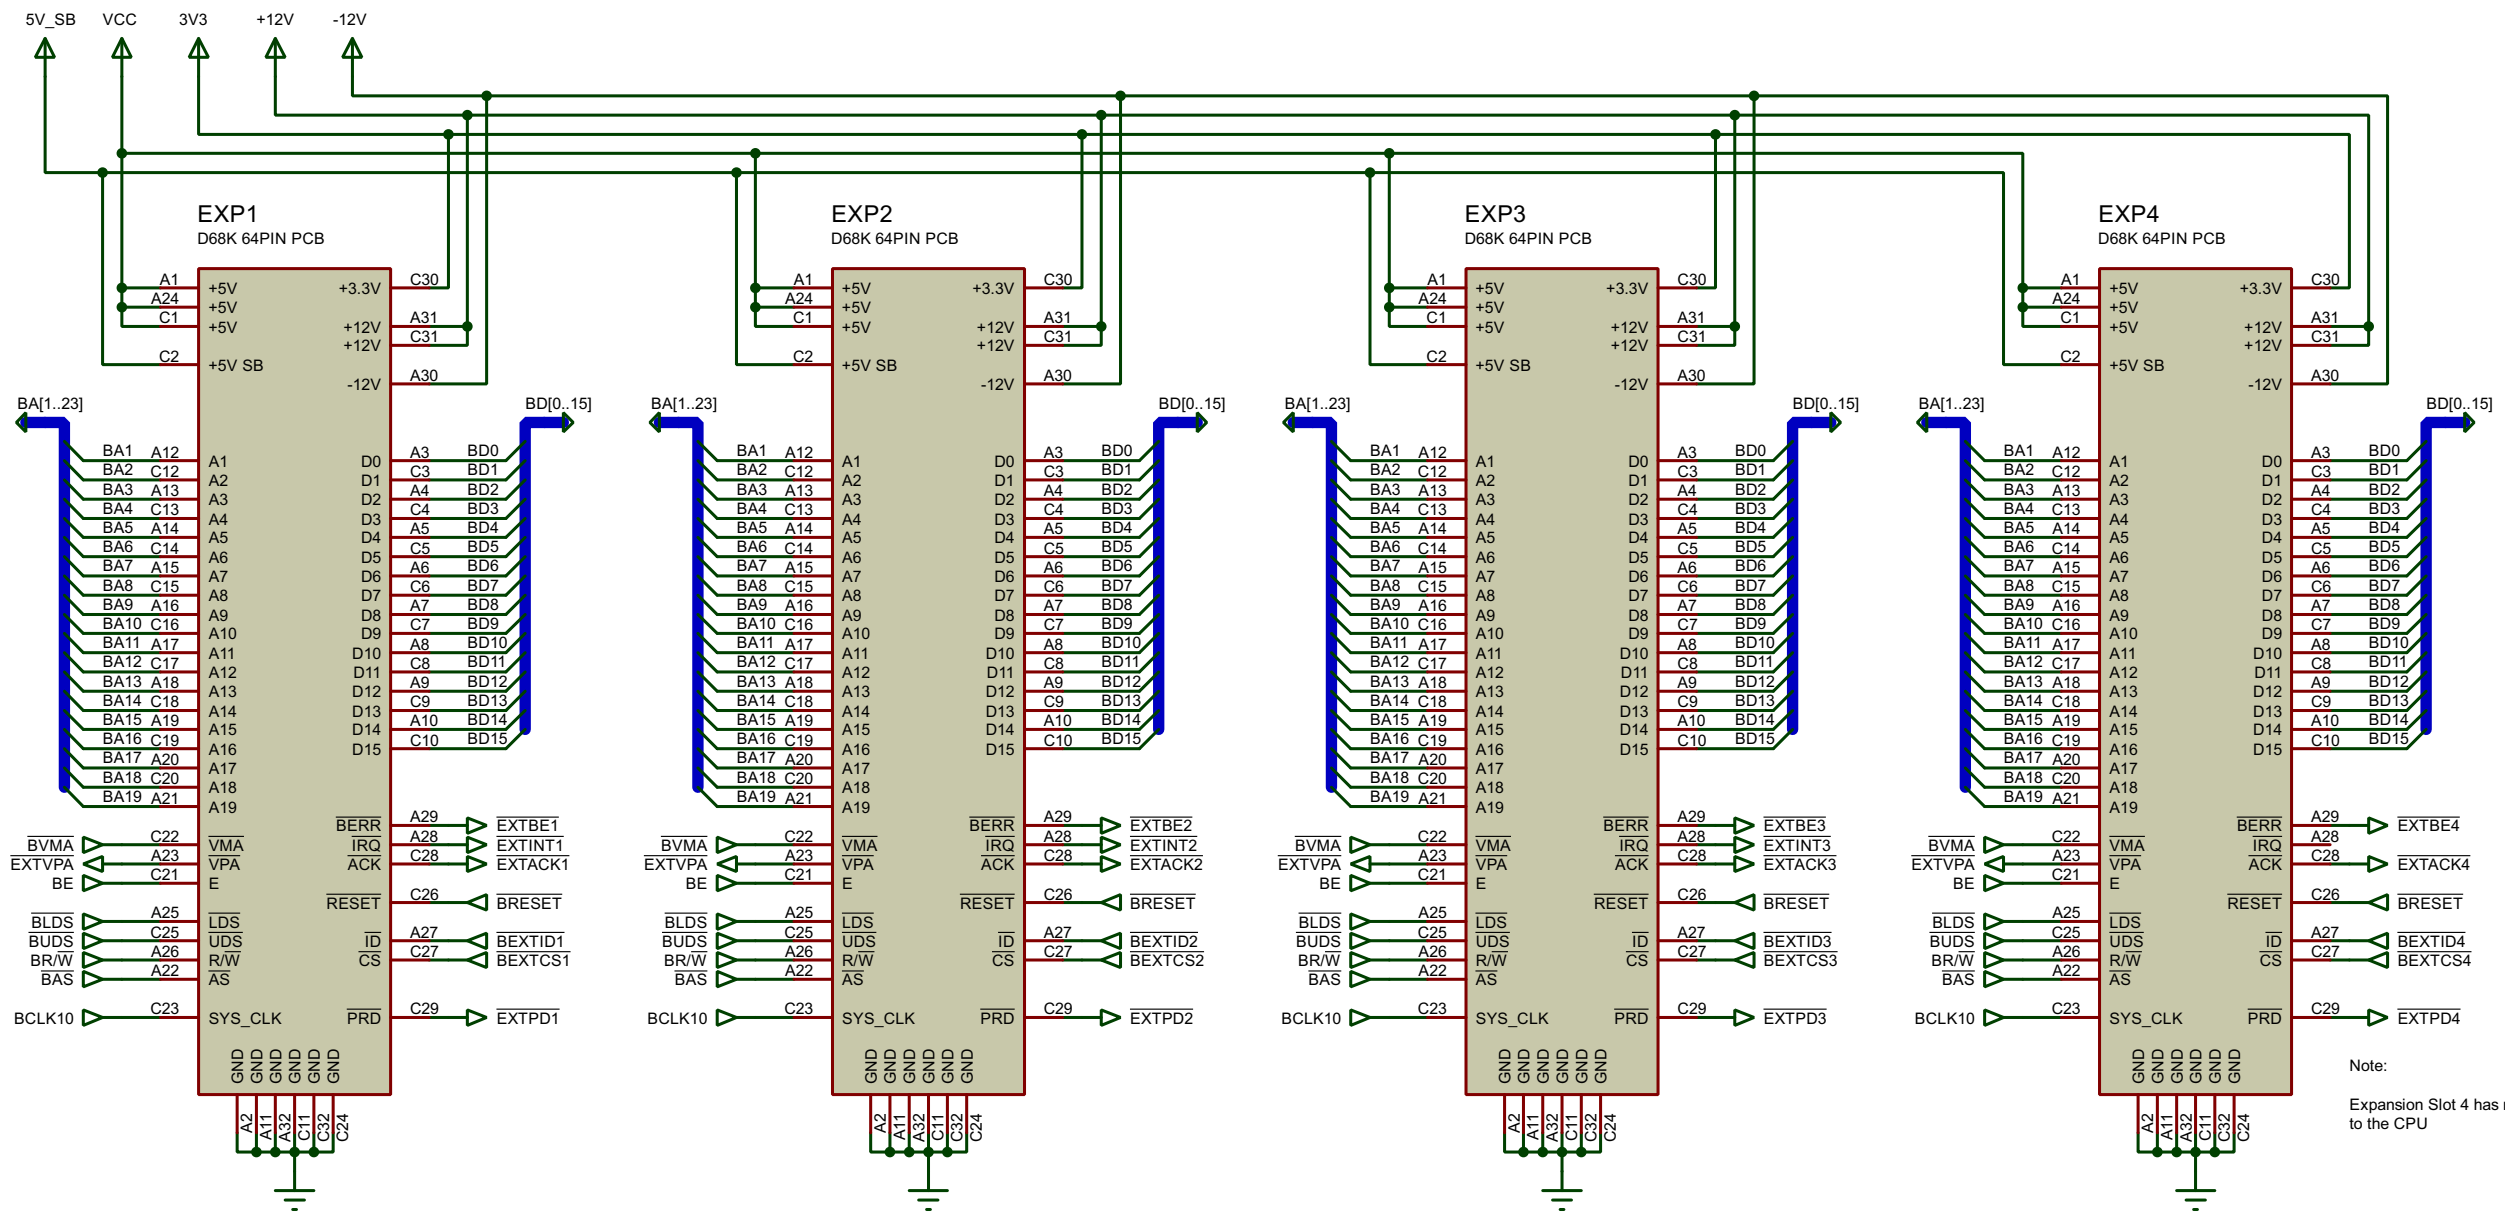

Interrupts
 IRL0: NMI
 IRL1: EXPANSION 1
 IRL2: IDE
 IRL3: PIT
 IRL4: DUART
 IRL5: KEY/MOUSE
 IRL6: EXPANSION 2
 IRL7: EXPANSION 3

Note:
Expansion Slot 4 has no interrupt line to the CPU