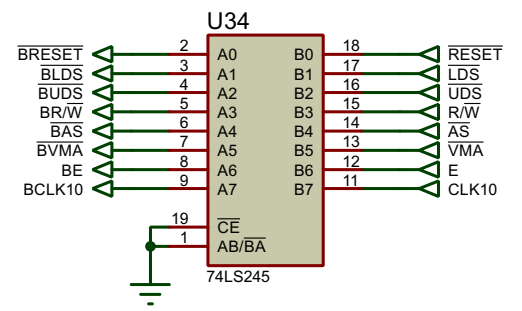

Interrupts
 IRL0: NMI
 IRL1: EXPANSION 1
 IRL2: IDE
 IRL3: PIT
 IRL4: DUART
 IRL5: KEY/MOUSE
 IRL6: EXPANSION 2
 IRL7: EXPANSION 3

Note:
Expansion Slot 4 has no interrupt line to the CPU